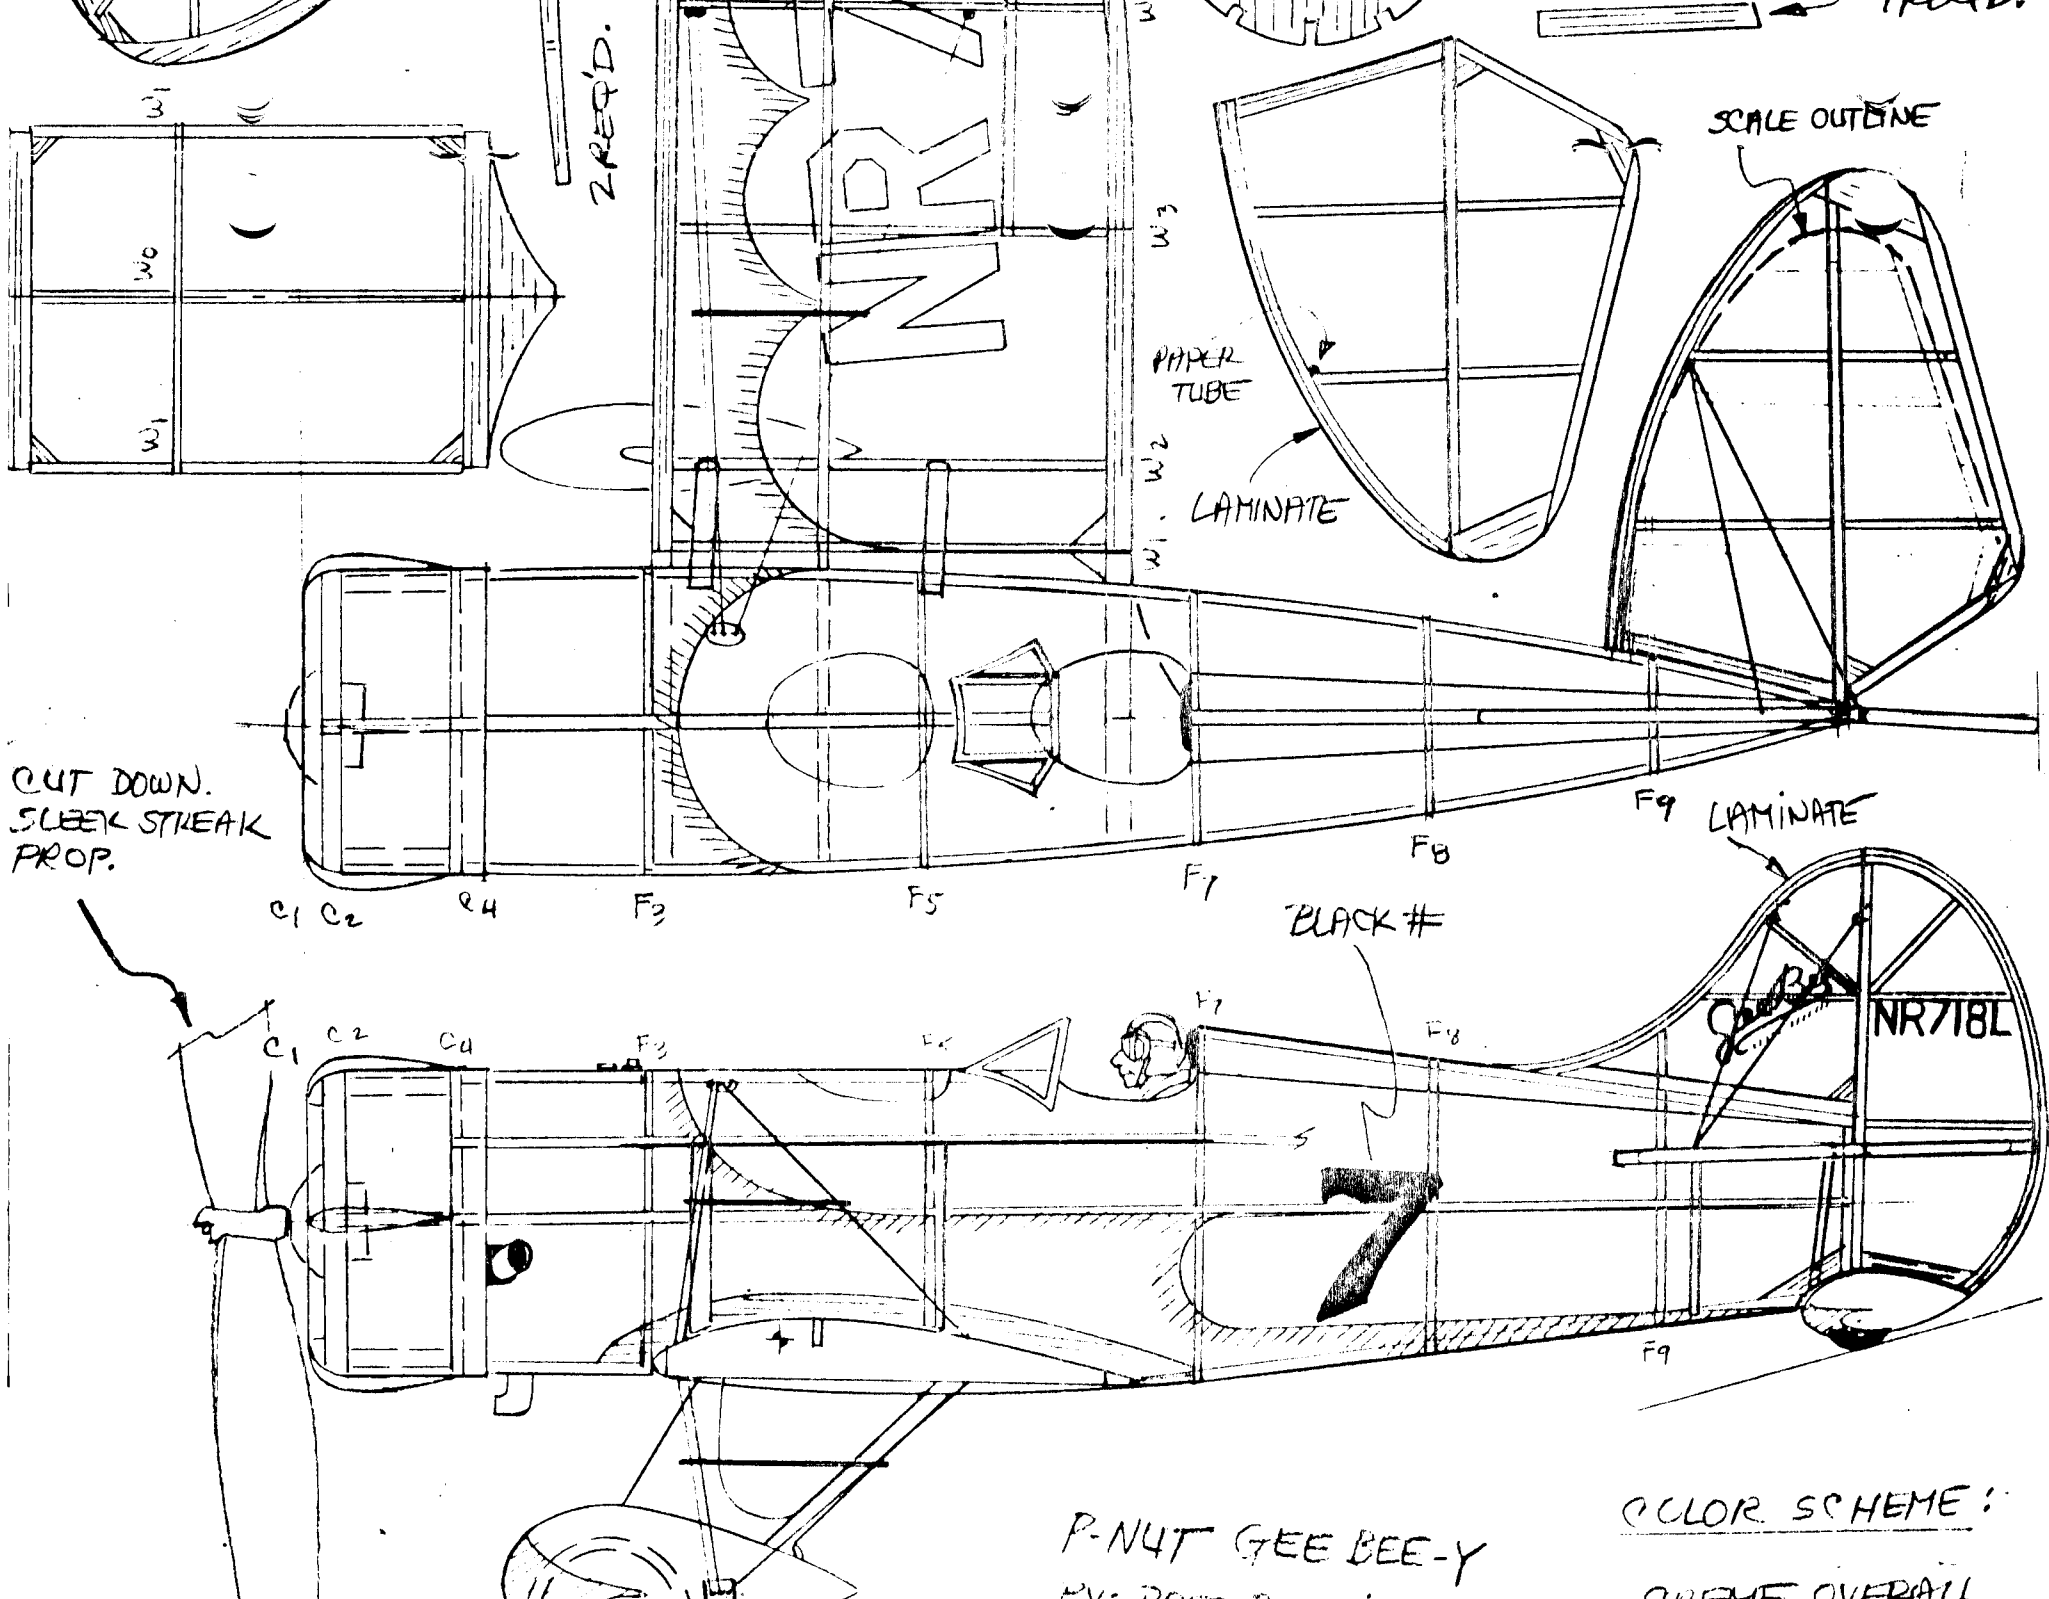

← WING SPAR CUT FROM 1/32" REQ'D.

← WING STRUTS 4 REQ'D.

← SCALE OUTLINE

CUT DOWN.  
SLEEK STREAK  
PROP.

2 REQ'D.

SCALE OUTLINE

PAPER  
TUBE

LAMINATE

F9 LAMINATE

BLACK #

GEE BEE-Y  
NR718L

P-NUT GEE BEE-Y  
BY: PRES BRUNING

COLOR SCHEME:  
CREME OVERALL

P-NUT GEE BEE-Y  
BY: PRES BRUNING  
1 FEB '88

COLOR SCHEME:

CREME OVERALL  
WITH RED TRIM