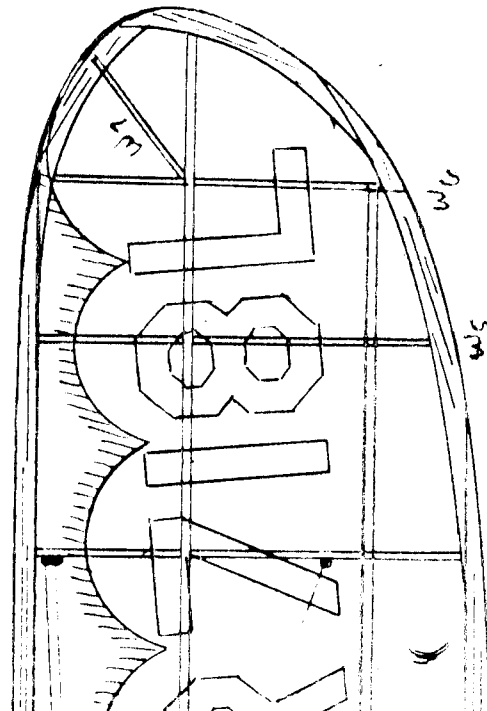

← WING SPAR CUT FROM 1/32" REQ'D.

← WING STRUTS 4 REQ'D.

← SCALE OUTLINE

CUT DOWN.  
SLEEK STREAK  
PROP.

2 REQ'D.

SCALE OUTLINE

PAPER  
TUBE

LAMINATE

F9 LAMINATE

BLACK #

GEE BEE-Y  
NR718L

P-NUT GEE BEE-Y  
BY: PRES BRUNING

COLOR SCHEME:  
CREME OVERALL

P-NUT GEE BEE-Y  
BY: PRES BRUNING  
1 FEB '88

COLOR SCHEME:

CREME OVERALL  
WITH RED TRIM